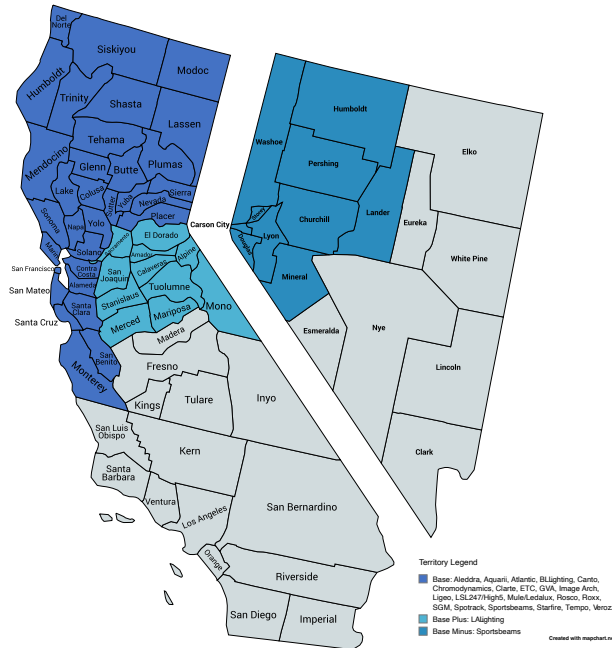

WUNDER
LIGHTING & CONTROLS

NORTHERN CALIFORNIA AND NEVADA LIGHTING AND CONTROL REPRESENTATIVES

PROVIDING PRODUCTS, SERVICES, AND SUPPORT SINCE 2006
Walnut Creek, CA (510) 812-7301

Manufacturers

Services

- Startup Services • DMX Experts • Photometric Layouts
- Commercial Title 24 Acceptance Testing • Factory Authorized Technicians
- Programming & Fixture Addressing Services • Technical Support

Mailing/Shipping Address
2872 Ygnacio Valley Road
Box #190
Walnut Creek, CA 94598

WLC, Inc.
Sales@Wunderlc.com
Service@Wunderlc.com
(510) 812-7301